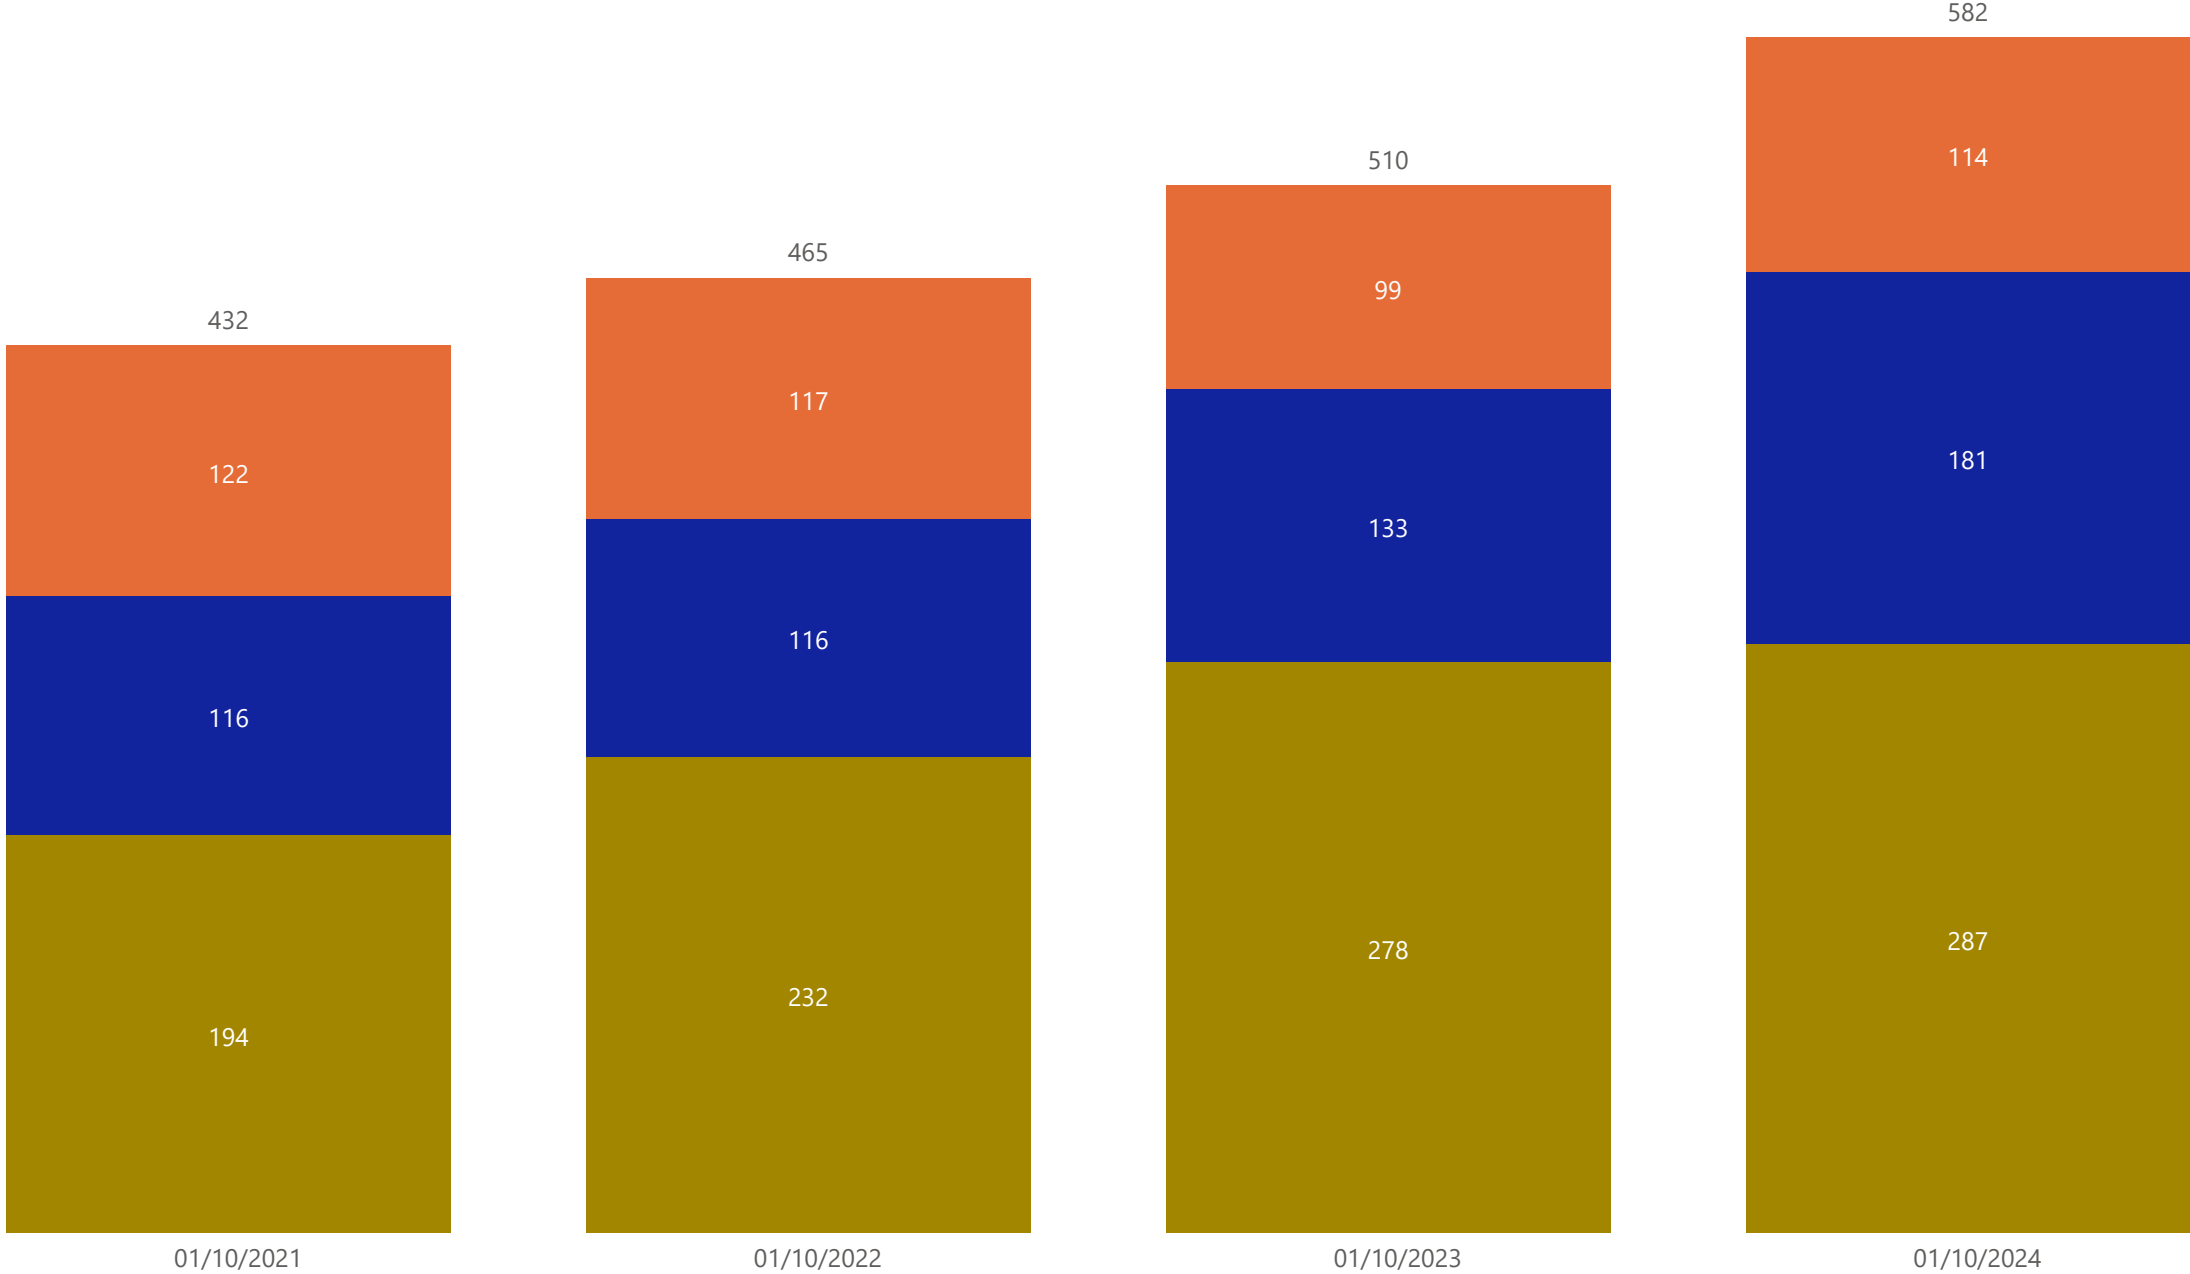

NWLDC Total Number Of Empty Properties By Year

Time Empty ● 6-12 Months ● 1-2 Years ● Over 2 Years

NWLDC Empty Properties on 1st October 2021 by Ward

Time Empty
● 6-12 Months
● 1-2 Years
● Over 2 Years

NWLDC Empty Properties on 1st October 2022 by Ward

Time Empty
● 6-12 Months
● 1-2 Years
● Over 2 Years

NWLDC Empty Properties on 1st October 2023 by Ward

Time Empty
● 6-12 Months
● 1-2 Years
● Over 2 Years

NWLDC Empty Properties on 1st October 2024 by Ward

Time Empty
● 6-12 Months
● 1-2 Years
● Over 2 Years