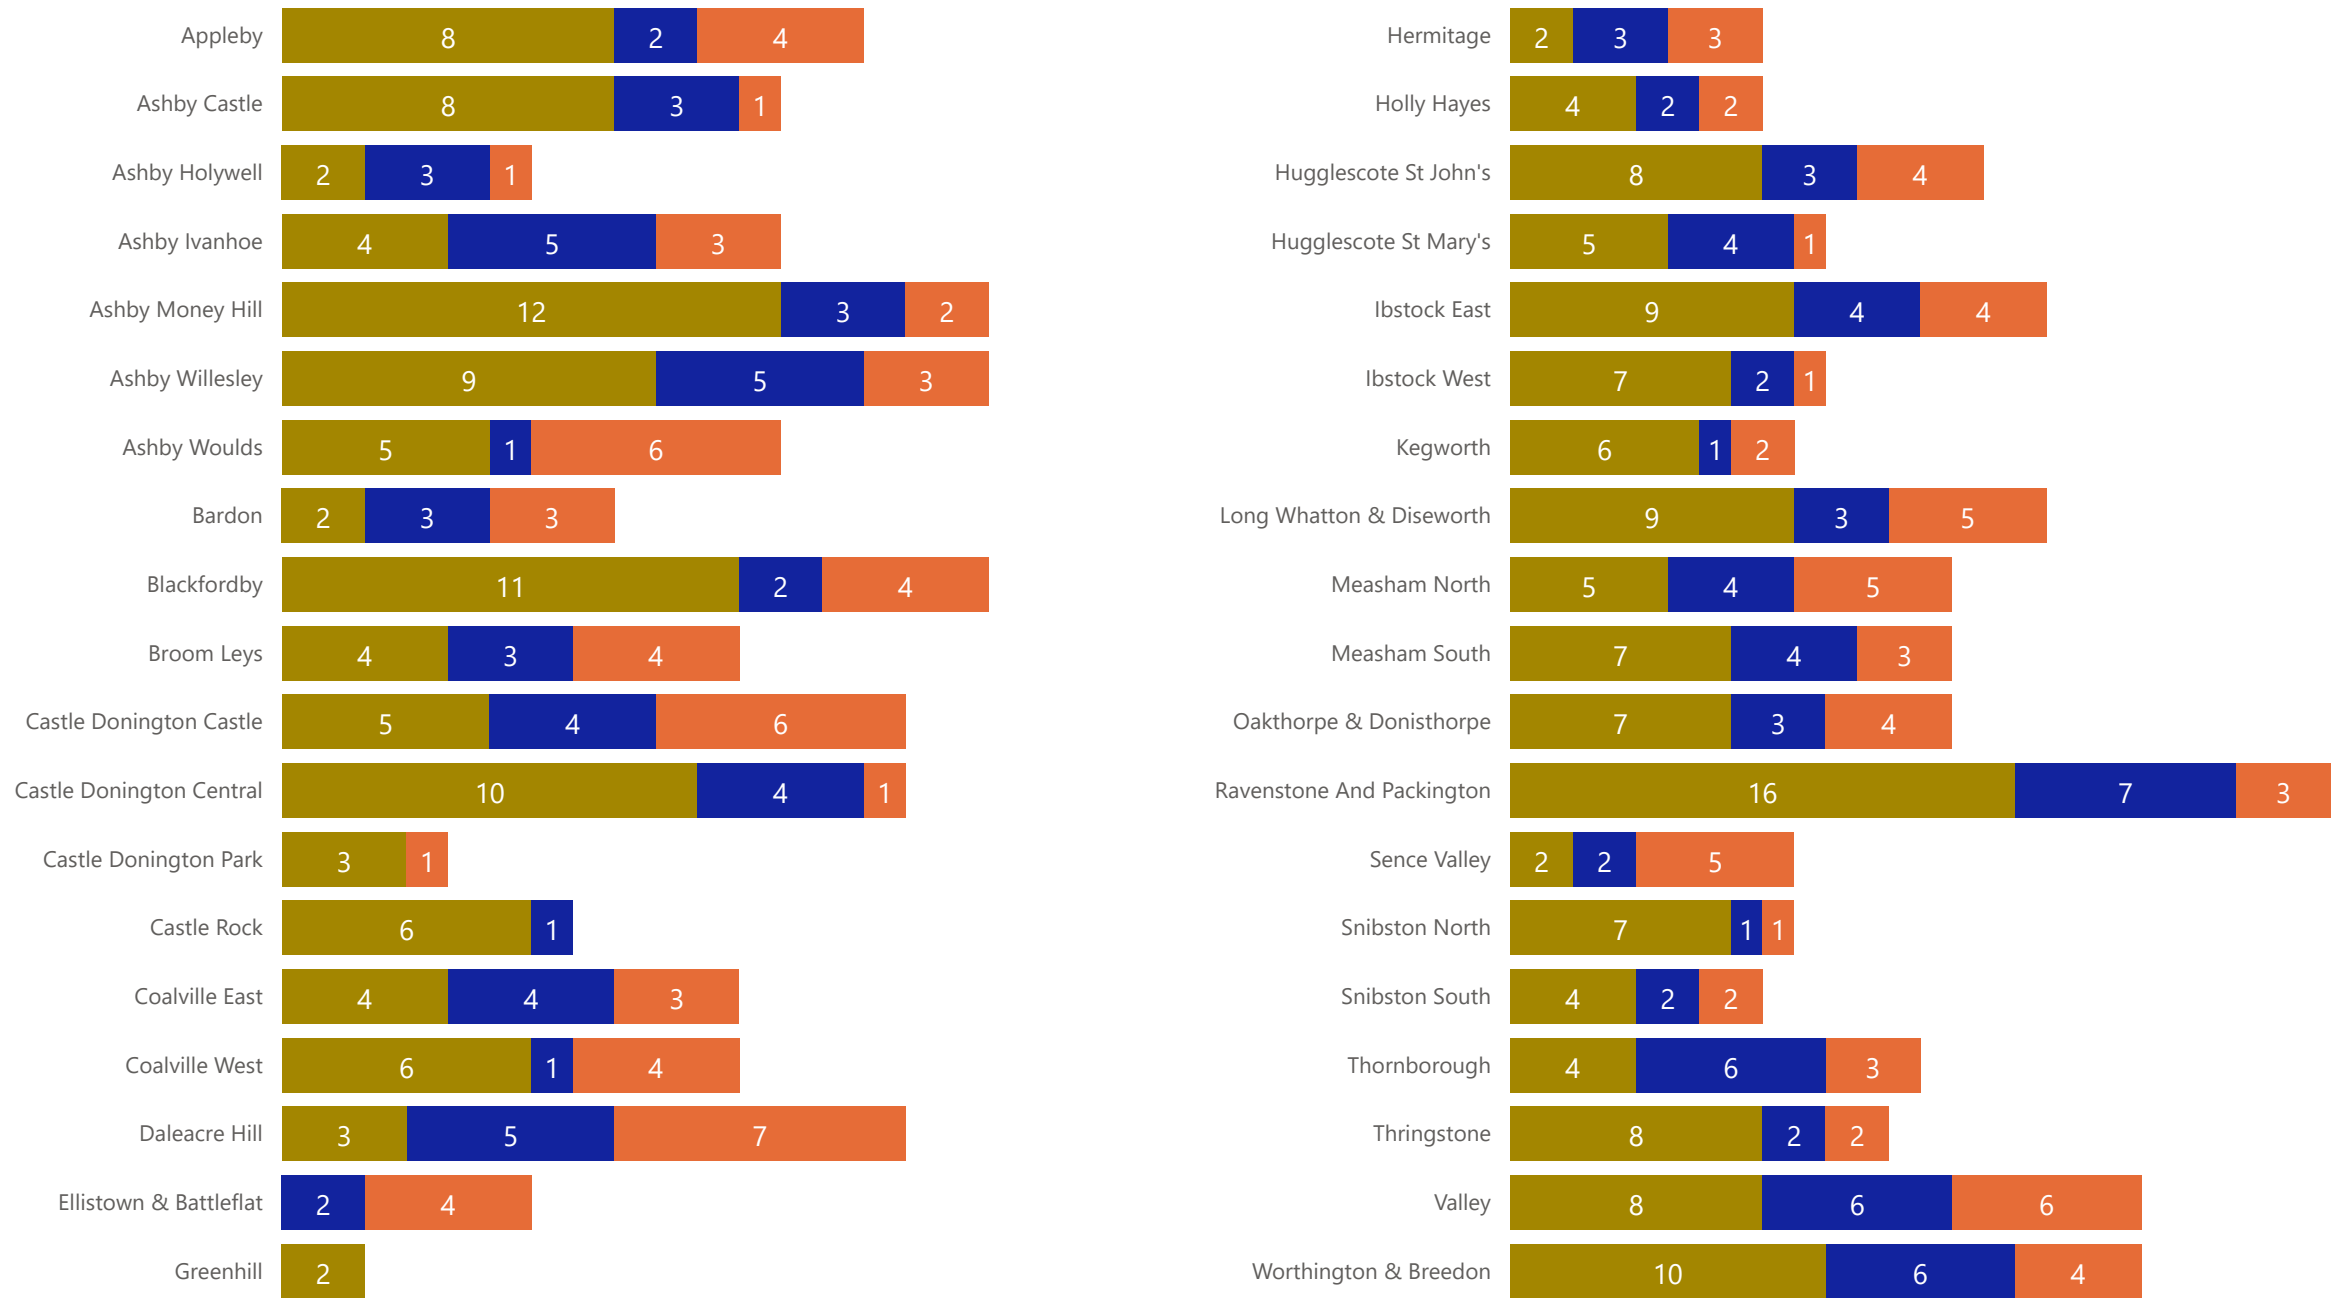

NWLDC Total Number Of Empty Properties By Year

Time Empty ● 6-12 Months ● 1-2 Years ● Over 2 Years

NWLDC Empty Properties on 1st October 2021 by Ward

Time Empty
● 6-12 Months
● 1-2 Years
● Over 2 Years

NWLDC Empty Properties on 1st October 2022 by Ward

Time Empty
● 6-12 Months
● 1-2 Years
● Over 2 Years

NWLDC Empty Properties on 1st October 2023 by Ward

Time Empty
● 6-12 Months
● 1-2 Years
● Over 2 Years

NWLDC Empty Properties on 1st October 2024 by Ward

Time Empty
● 6-12 Months
● 1-2 Years
● Over 2 Years