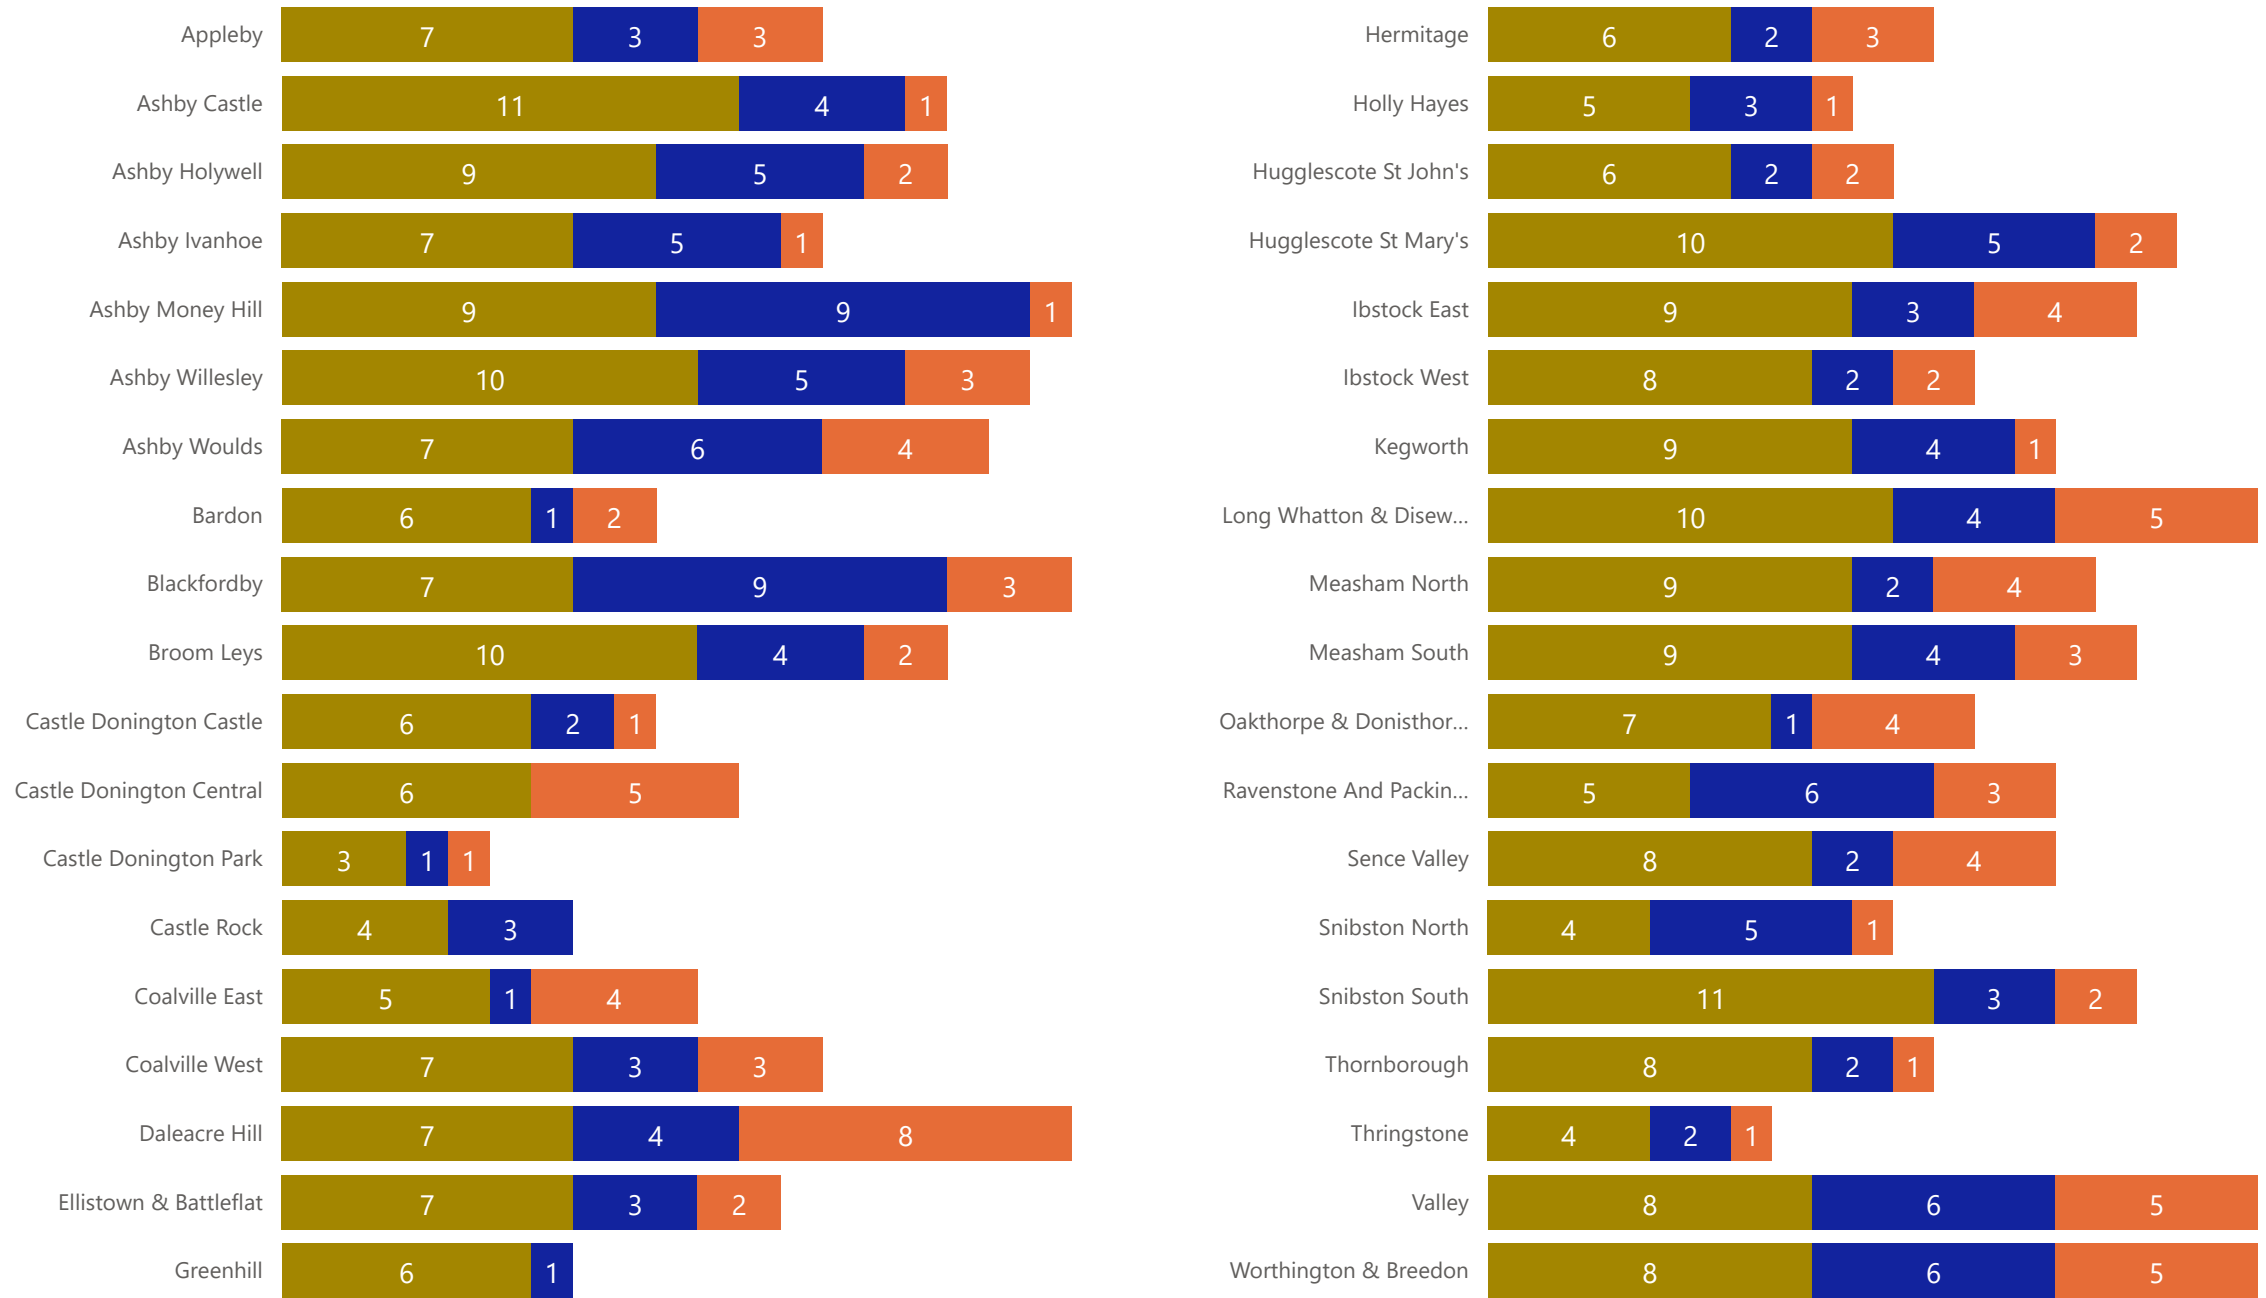

NWLDC Total Number Of Empty Properties By Year

Time Empty ● 6-12 Months ● 1-2 Years ● Over 2 Years

NWLDC Empty Properties on 1st October 2021 by Ward

Time Empty
● 6-12 Months
● 1-2 Years
● Over 2 Years

NWLDC Empty Properties on 1st October 2022 by Ward

Time Empty
● 6-12 Months
● 1-2 Years
● Over 2 Years

NWLDC Empty Properties on 1st October 2023 by Ward

Time Empty
● 6-12 Months
● 1-2 Years
● Over 2 Years

NWLDC Empty Properties on 1st October 2024 by Ward

Time Empty
● 6-12 Months
● 1-2 Years
● Over 2 Years