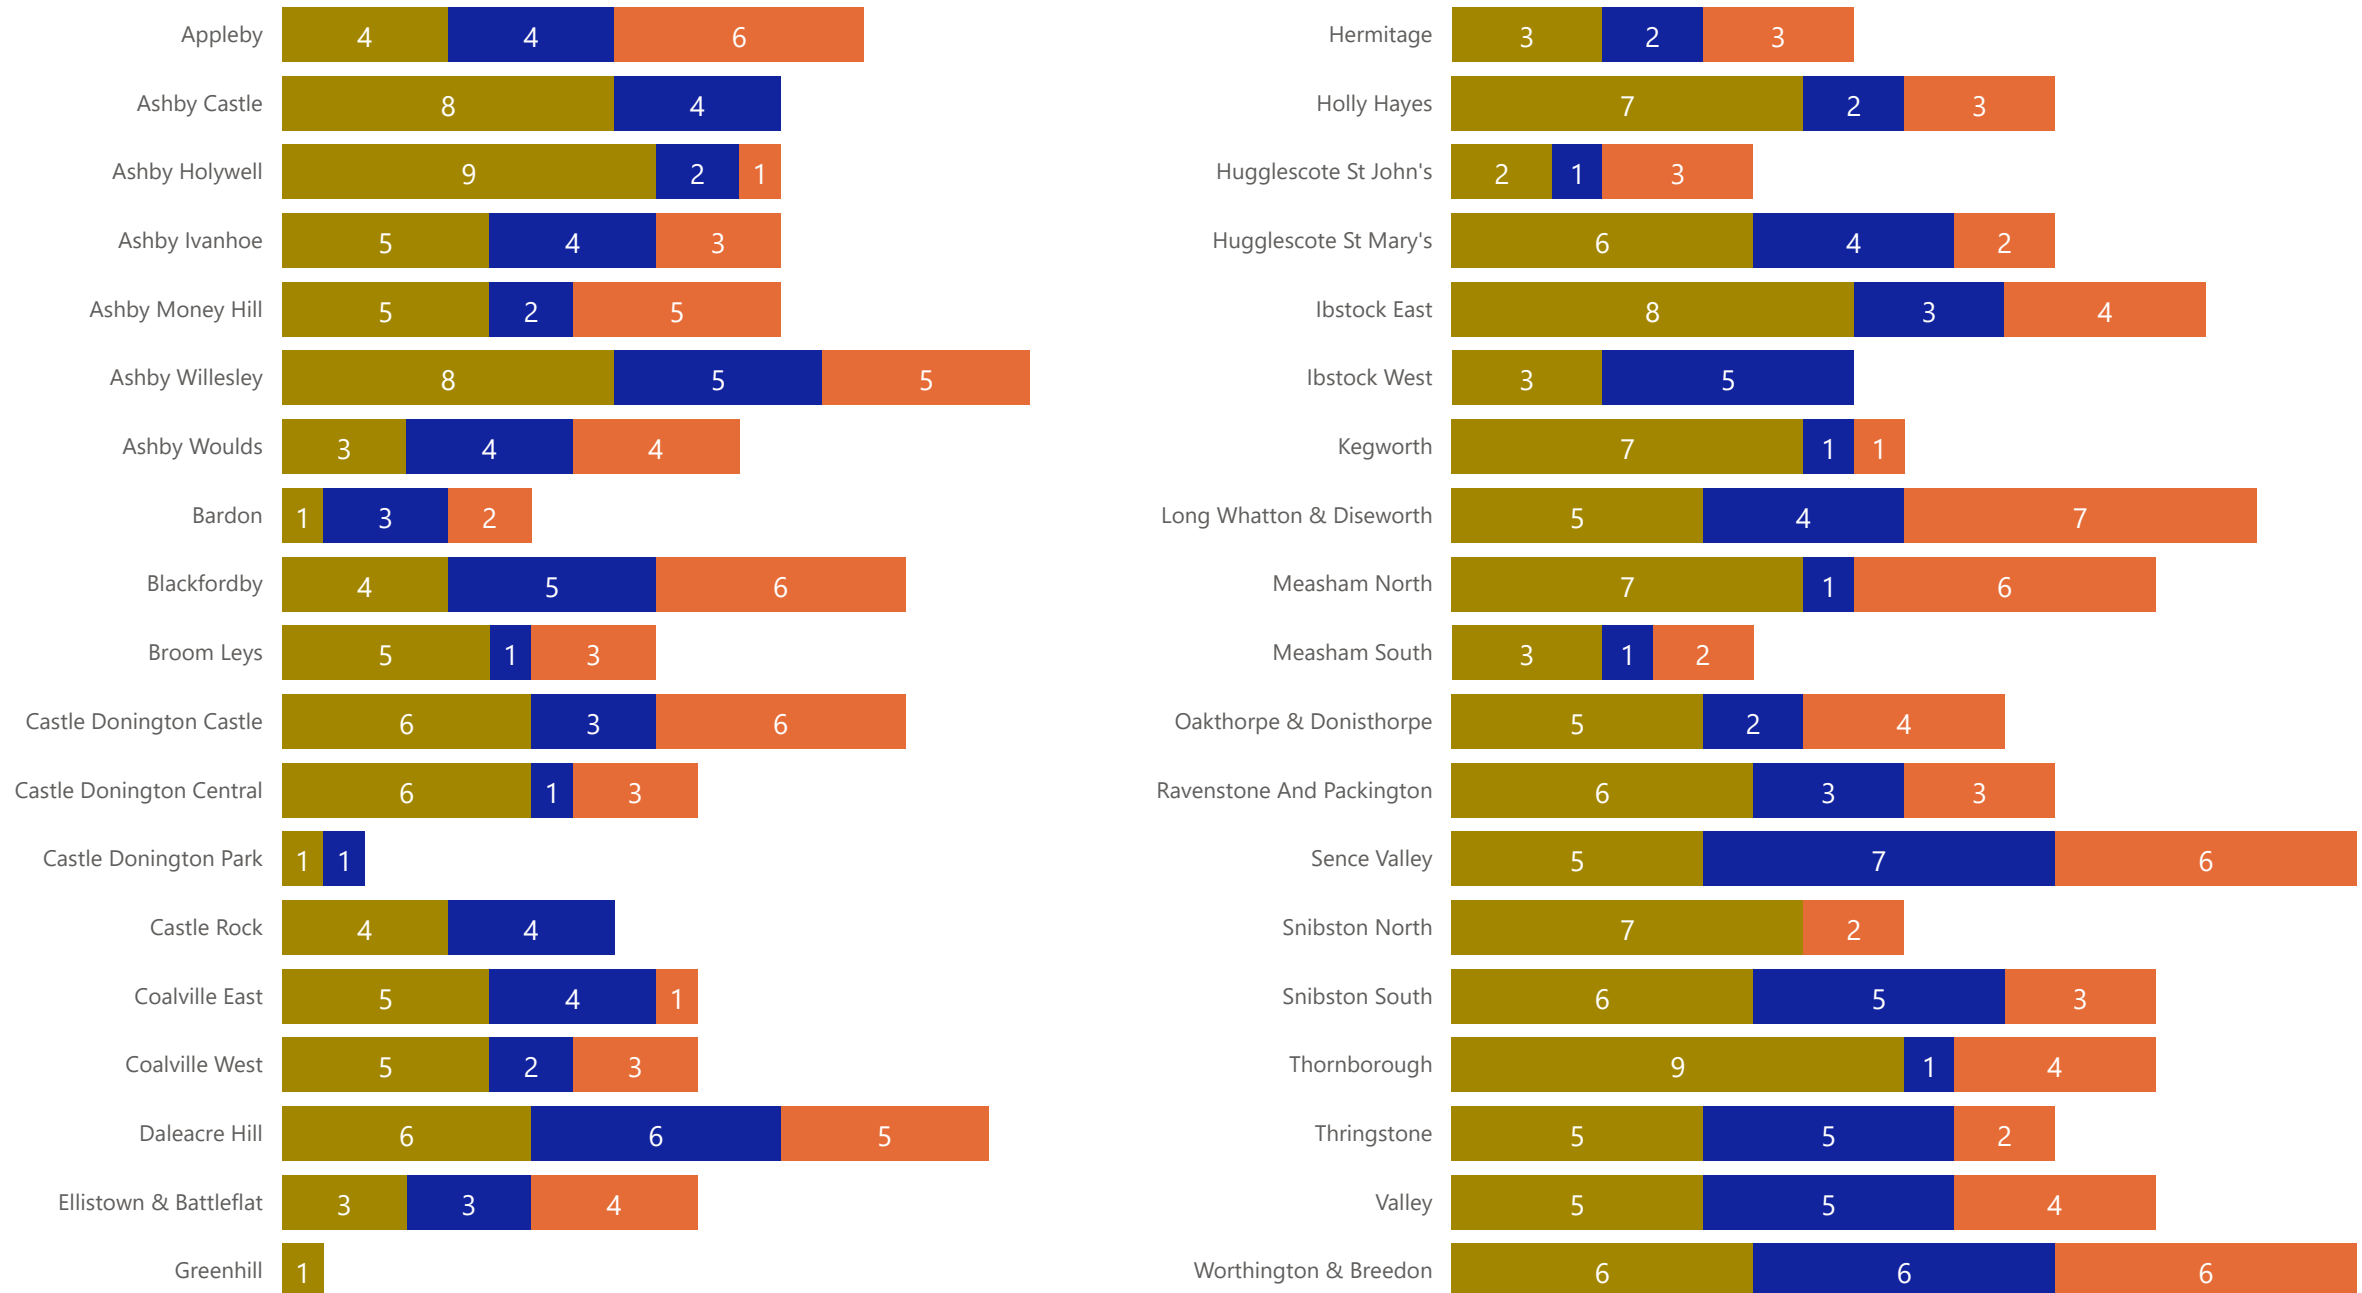

NWLDC Total Number Of Empty Properties By Year

Time Empty ● 6-12 Months ● 1-2 Years ● Over 2 Years

NWLDC Empty Properties on 1st October 2021 by Ward

Time Empty
● 6-12 Months
● 1-2 Years
● Over 2 Years

NWLDC Empty Properties on 1st October 2022 by Ward

Time Empty
● 6-12 Months
● 1-2 Years
● Over 2 Years

NWLDC Empty Properties on 1st October 2023 by Ward

Time Empty
● 6-12 Months
● 1-2 Years
● Over 2 Years

NWLDC Empty Properties on 1st October 2024 by Ward

Time Empty
● 6-12 Months
● 1-2 Years
● Over 2 Years